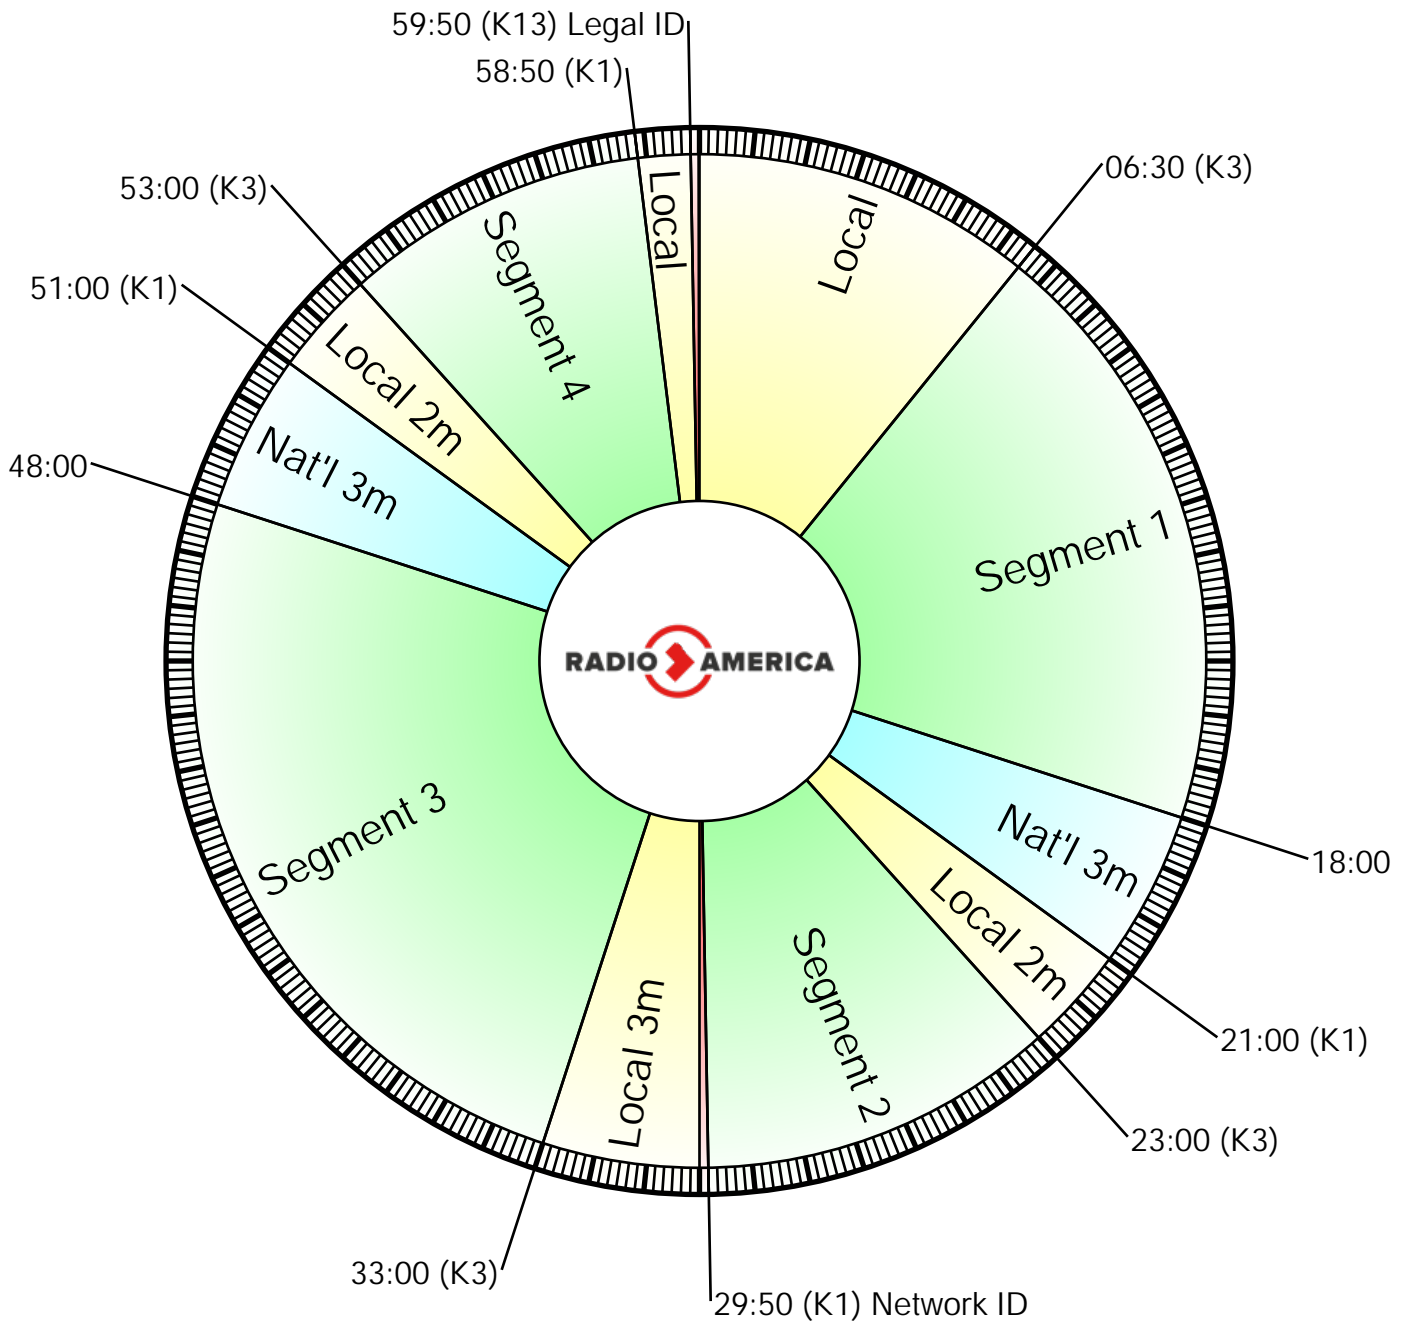

Passport Mommy

Sundays 8 PM - 9 PM (ET)

RA Studio:
703-302-1000 (dial 1)

Affiliate Relations:
703-302-1000 (dial 2)

Wegener Label:
RA - Passport Mommy

Westwood One:
(720) 873-5177

Except where exact times
are indicated, breaks will float.

Netcues: (K1) = Local; (K13) = ID;
(K3) = Return, followed by 10s of music.