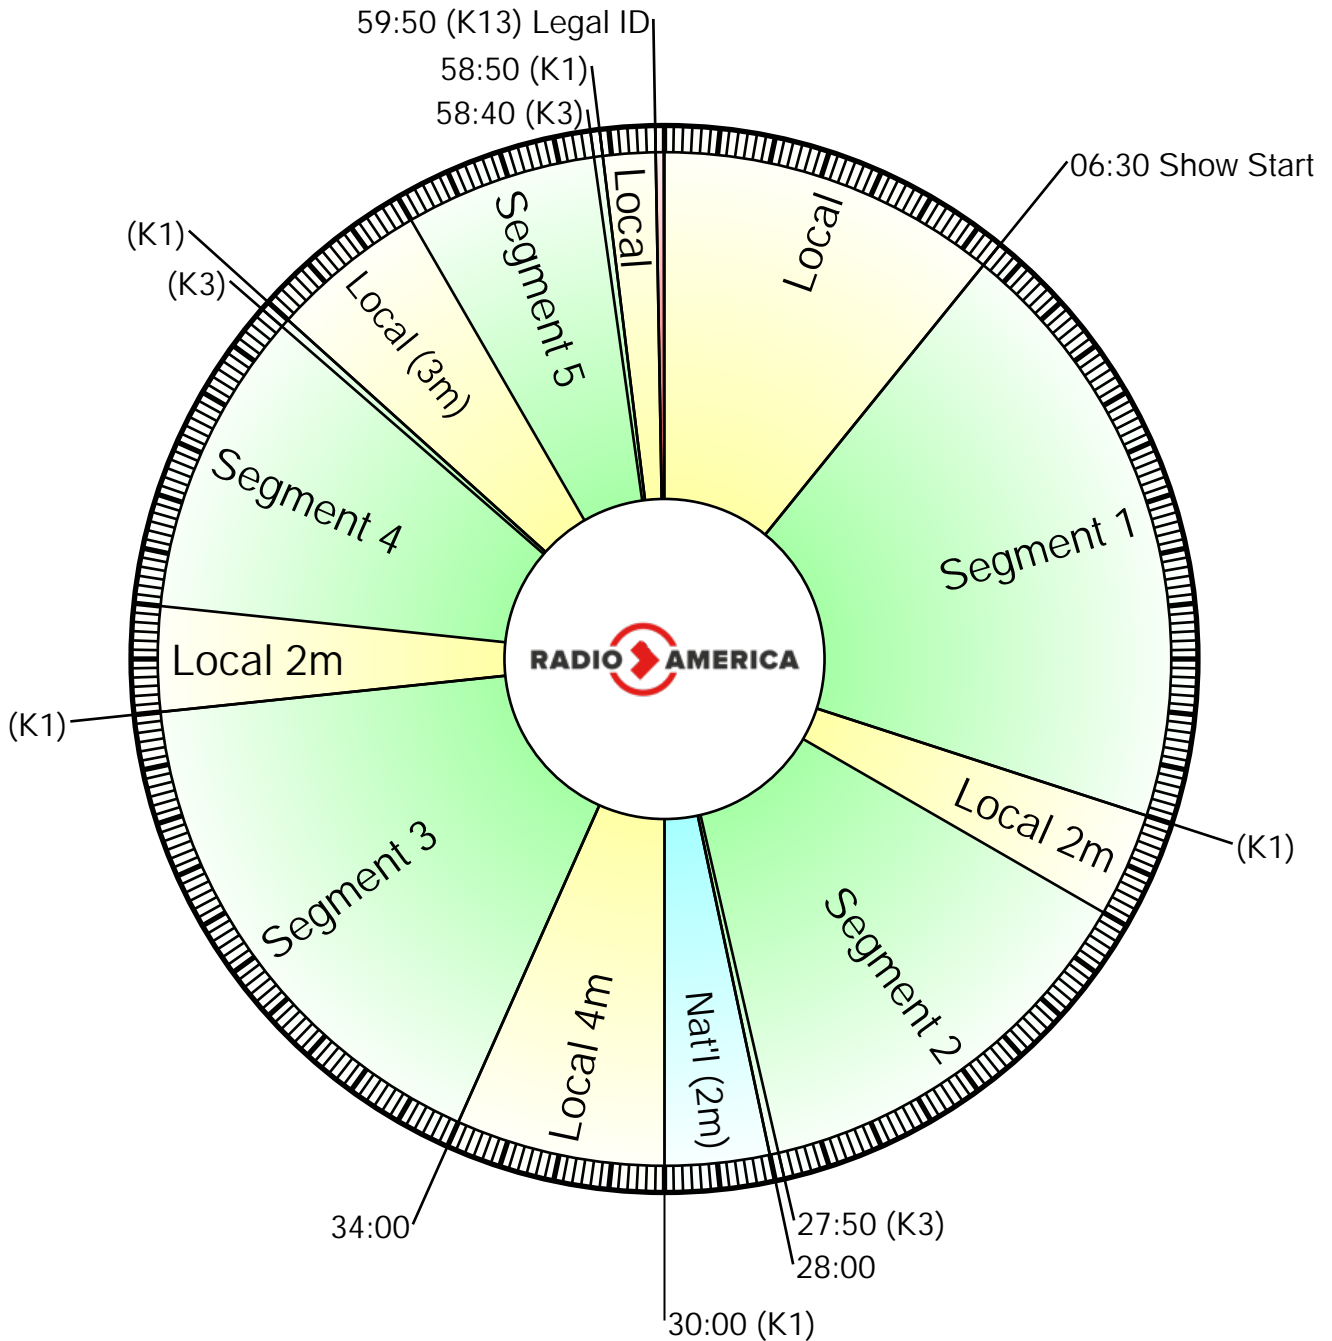

The Pet Show with Warren Eckstein

Sat: 4 - 6 PM; Sun: 2 - 3 PM (ET)

RA Studio:
703-302-1000 (dial 1)

Affiliate Relations:
703-302-1000 (dial 2)

Wegener Label:
RA - Pet Show with Warren Eckstein

Westwood One:
(720) 873-5177

Except where exact times
are indicated, breaks will float.

Netcues: (K1) = Local; (K13) = ID;
(K3) = Return, followed by 10s of music.