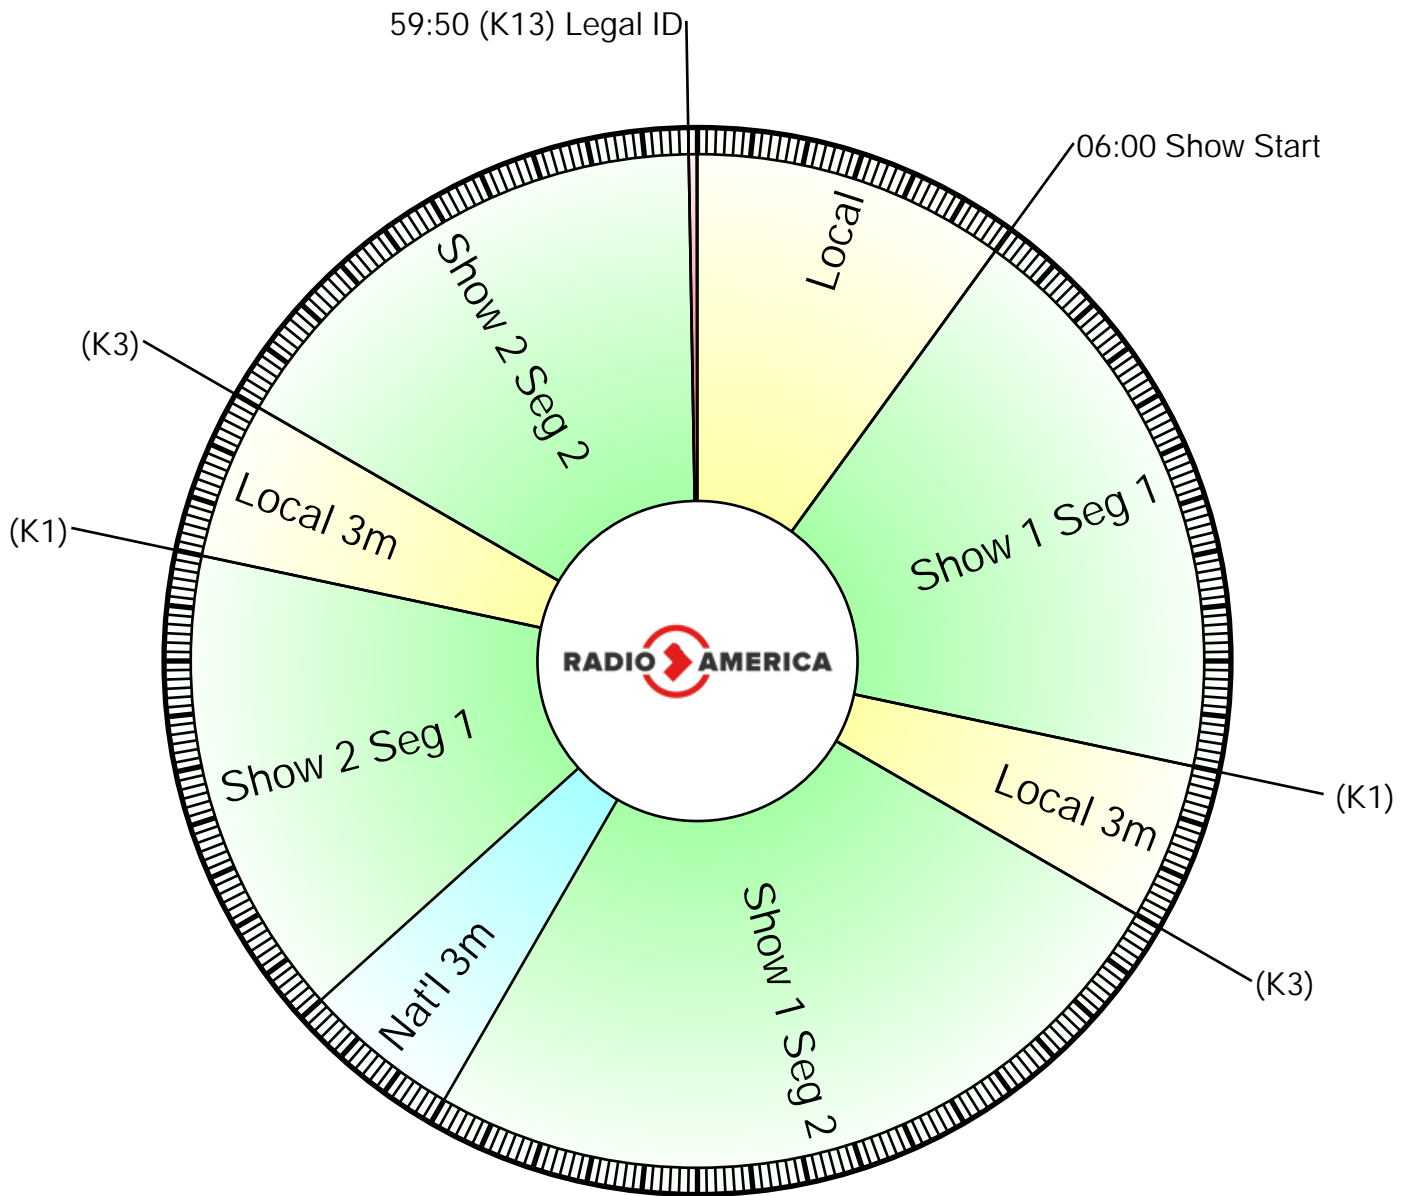

When Radio Was

Tuesday - Saturday 2 - 4 AM (ET)

RA Studio:
703-302-1000 (dial 1)

Affiliate Relations:
703-302-1000 (dial 2)

Wegener Label:
RA - When Radio Was

Westwood One:
(720) 873-5177

Except where exact times
are indicated, breaks will float.

Netcues: (K1) = Local; (K13) = ID;
(K3) = Return, followed by 10s of music.