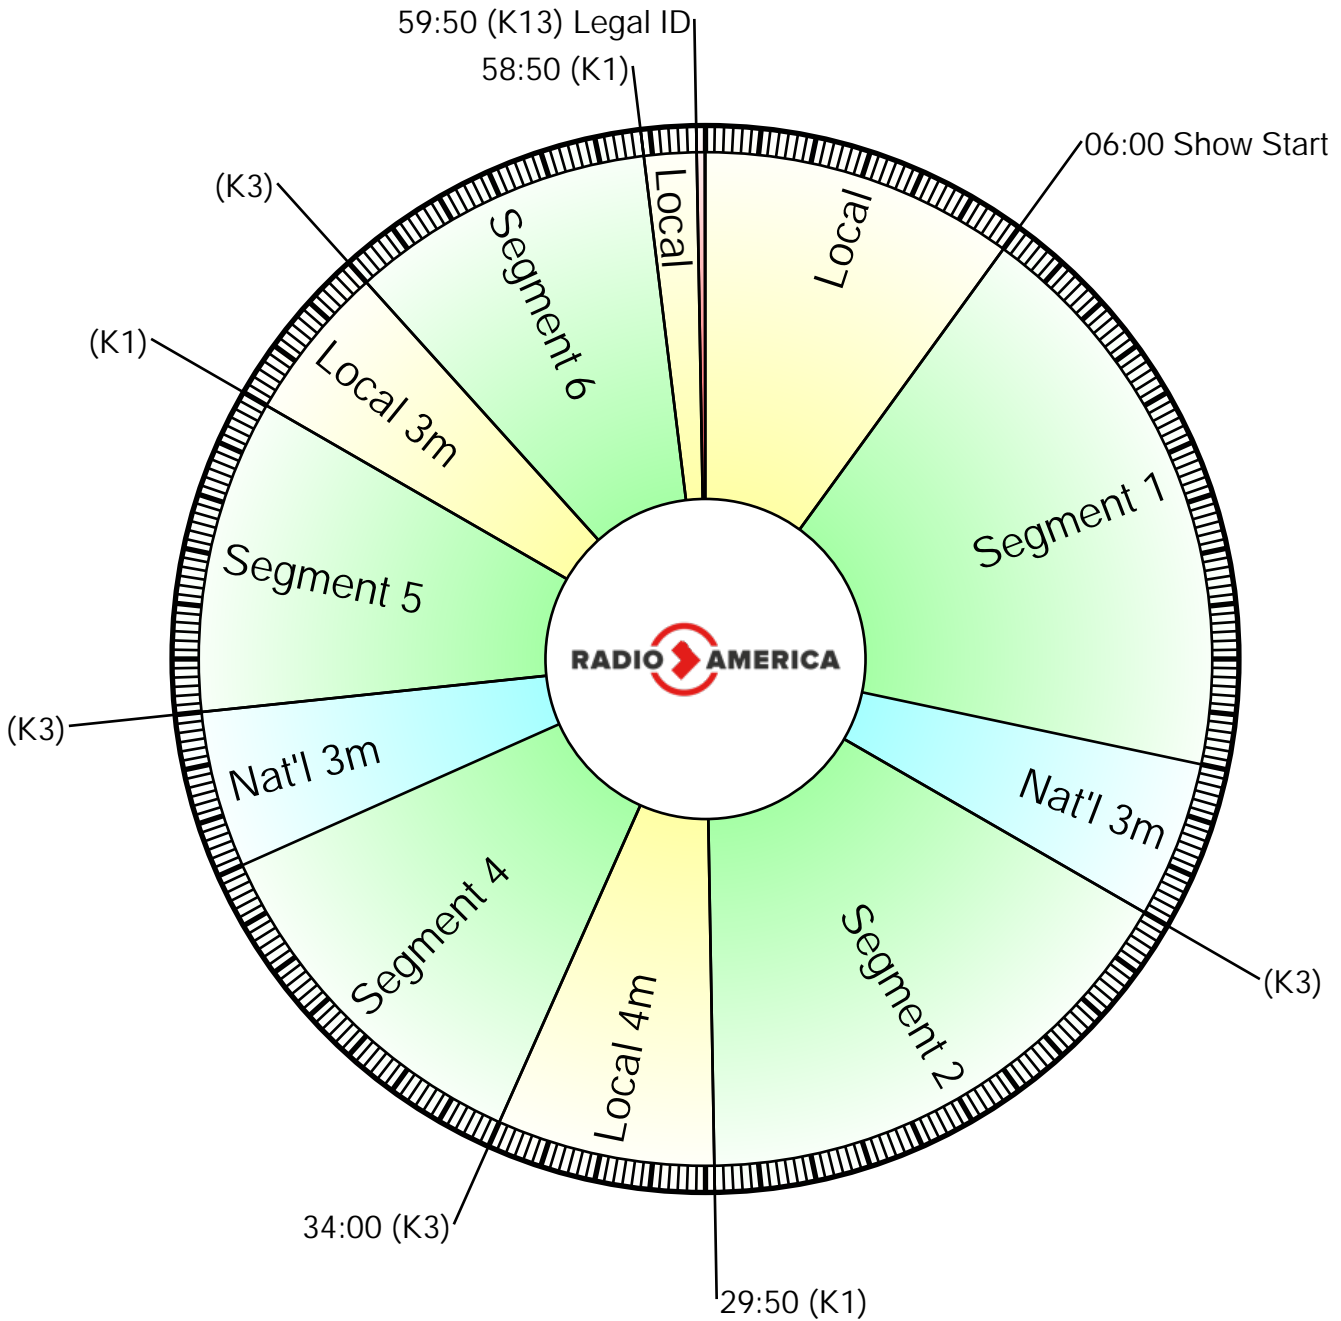

# Watchdog on Wall Street

Saturdays 5 - 7 AM; 2 - 3 PM (ET)  
 Sundays 6 - 7 PM (ET)

RA Studio:  
703-302-1000 (dial 1)

Affiliate Relations:  
703-302-1000 (dial 2)

Wegener Label:  
RA - Watchdog on Wall Street

Westwood One:  
(720) 873-5177

Except where exact times  
are indicated, breaks will float.

Netcues: (K1) = Local; (K13) = ID;  
(K3) = Return, followed by 10s of music.