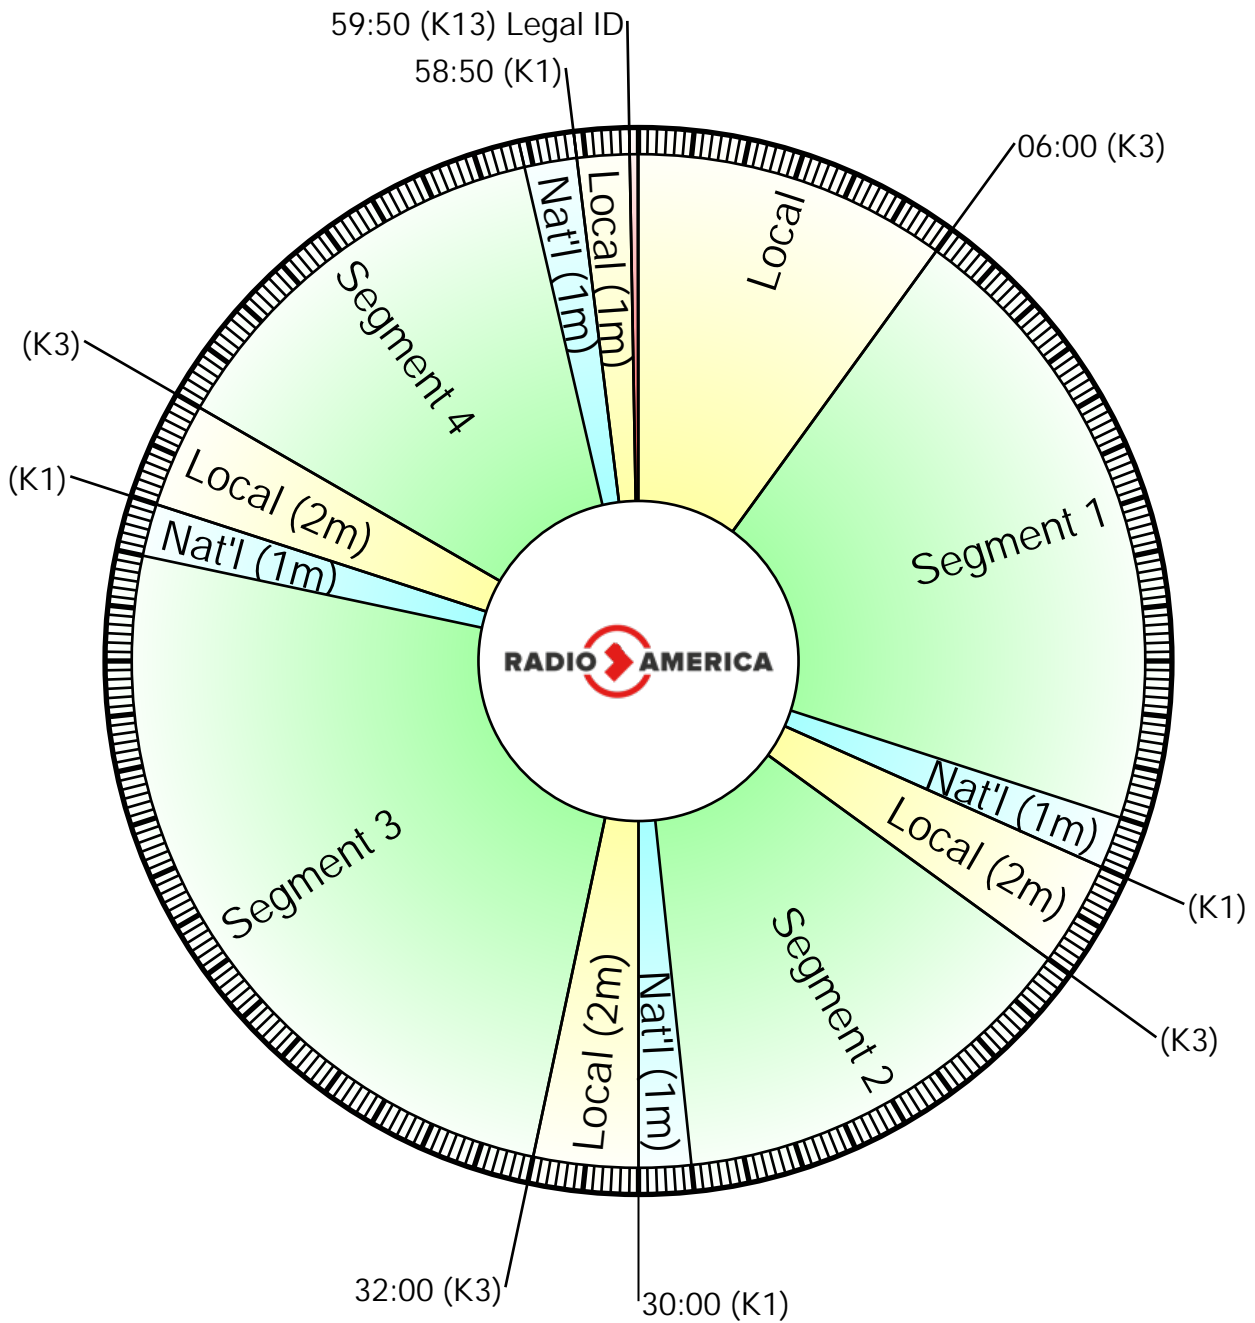

Todd Herman Show

Saturdays 8 - 10 PM; Sundays 3 - 4 PM (ET)

RA Studio:
703-302-1000 (dial 1)

Affiliate Relations:
703-302-1000 (dial 2)

Wegener Label:
RA - The Todd Herman Show

Westwood One:
(720) 873-5177

Except where exact times
are indicated, breaks will float.

Netcues: (K1) = Local; (K13) = ID;
(K3) = Return, followed by 10s of music.