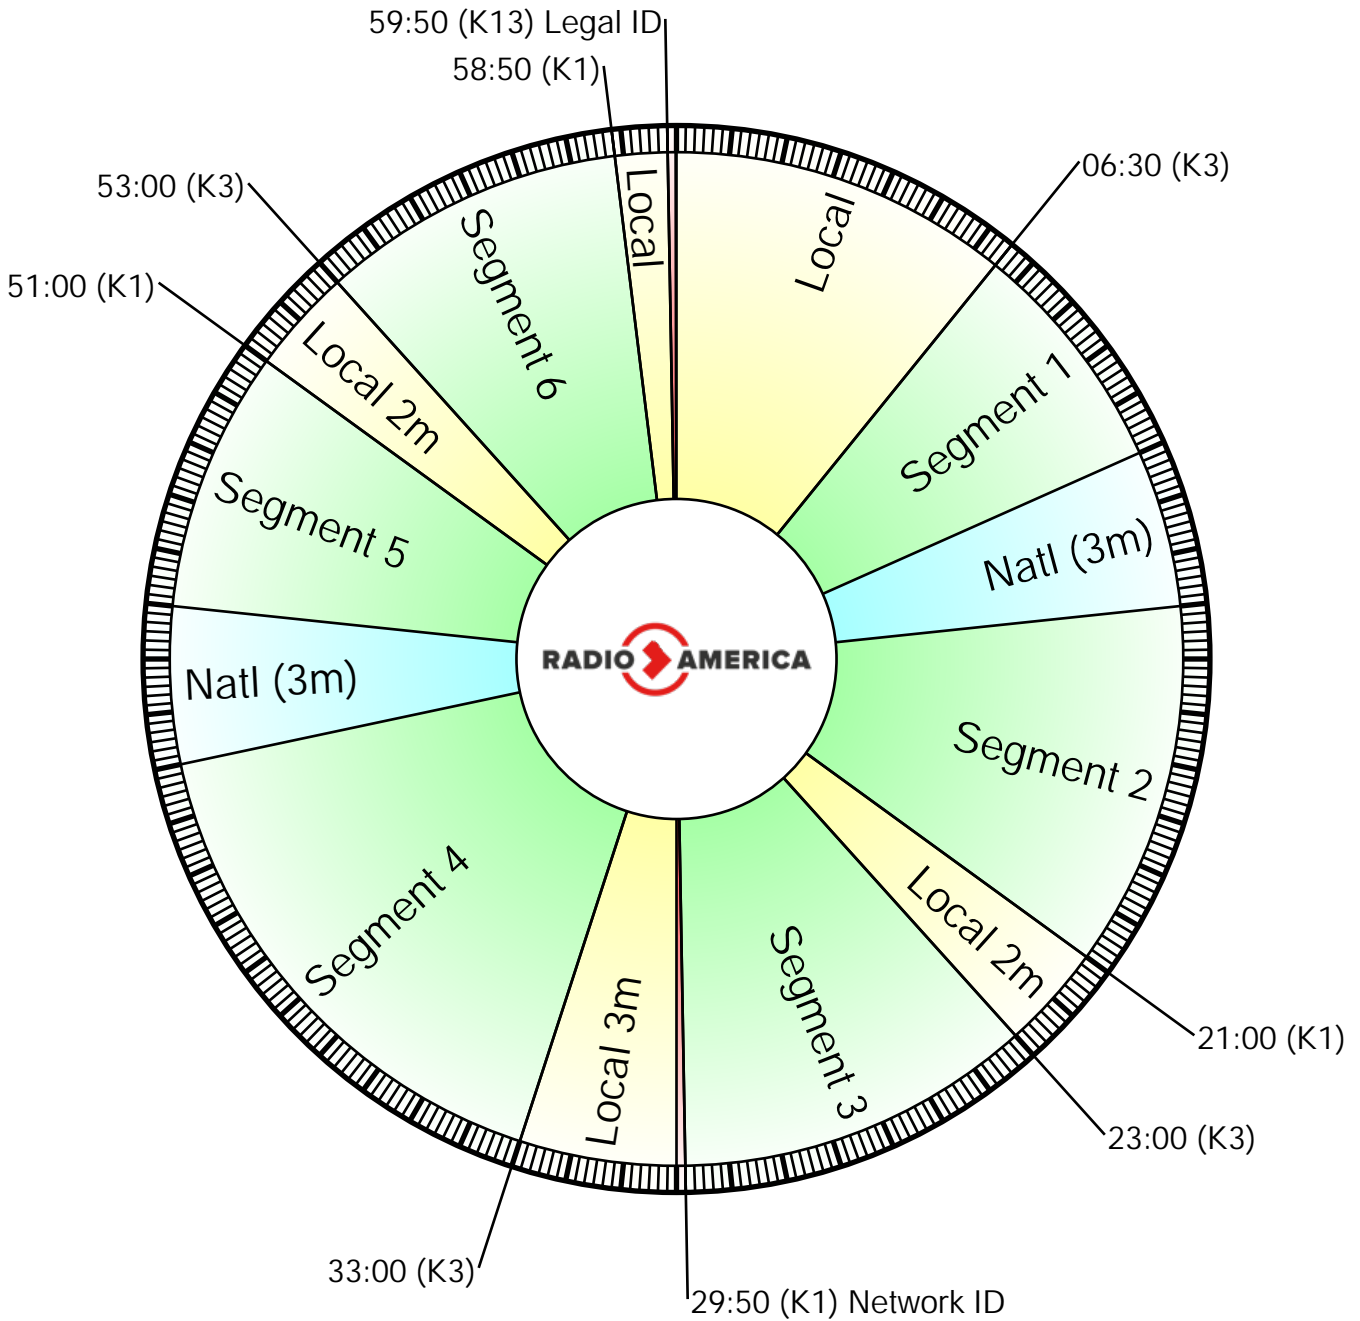

The Drive with Alan Taylor

Saturdays 12 - 1 AM; 11 AM - Noon (ET)

RA Studio:
703-302-1000 (dial 1)

Affiliate Relations:
703-302-1000 (dial 2)

Wegener Label:
RA - The Drive w/ Alan Taylor

Westwood One:
(720) 873-5177

Except where exact times
are indicated, breaks will float.

Netcues: (K1) = Local; (K13) = ID;
(K3) = Return, followed by 10s of music.