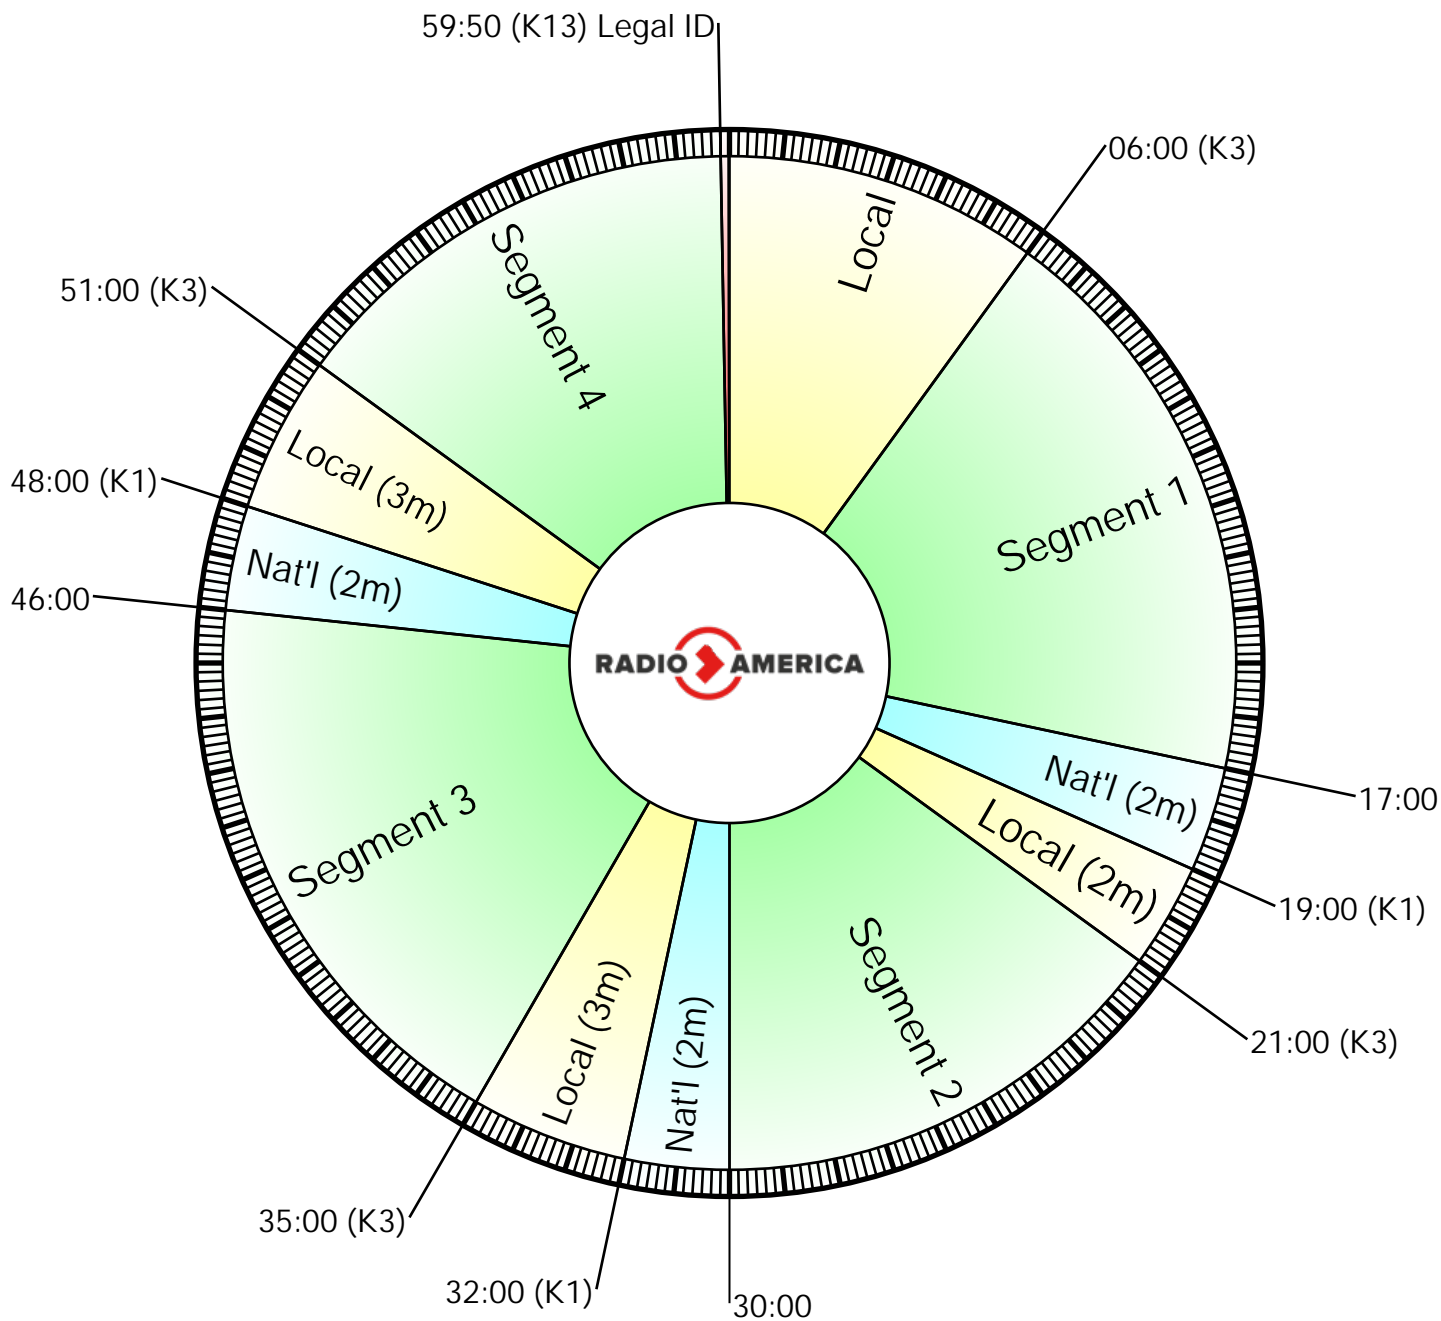

Senior Care Live

Saturdays 7 - 8 AM; Sundays 4 - 5 AM (ET)

RA Studio:
703-302-1000 (dial 1)

Affiliate Relations:
703-302-1000 (dial 2)

Wegener Label:
RA - Senior Care Live

Westwood One:
(720) 873-5177

Except where exact times
are indicated, breaks will float.

Netcues: (K1) = Local; (K13) = ID;
(K3) = Return, followed by 10s of music.