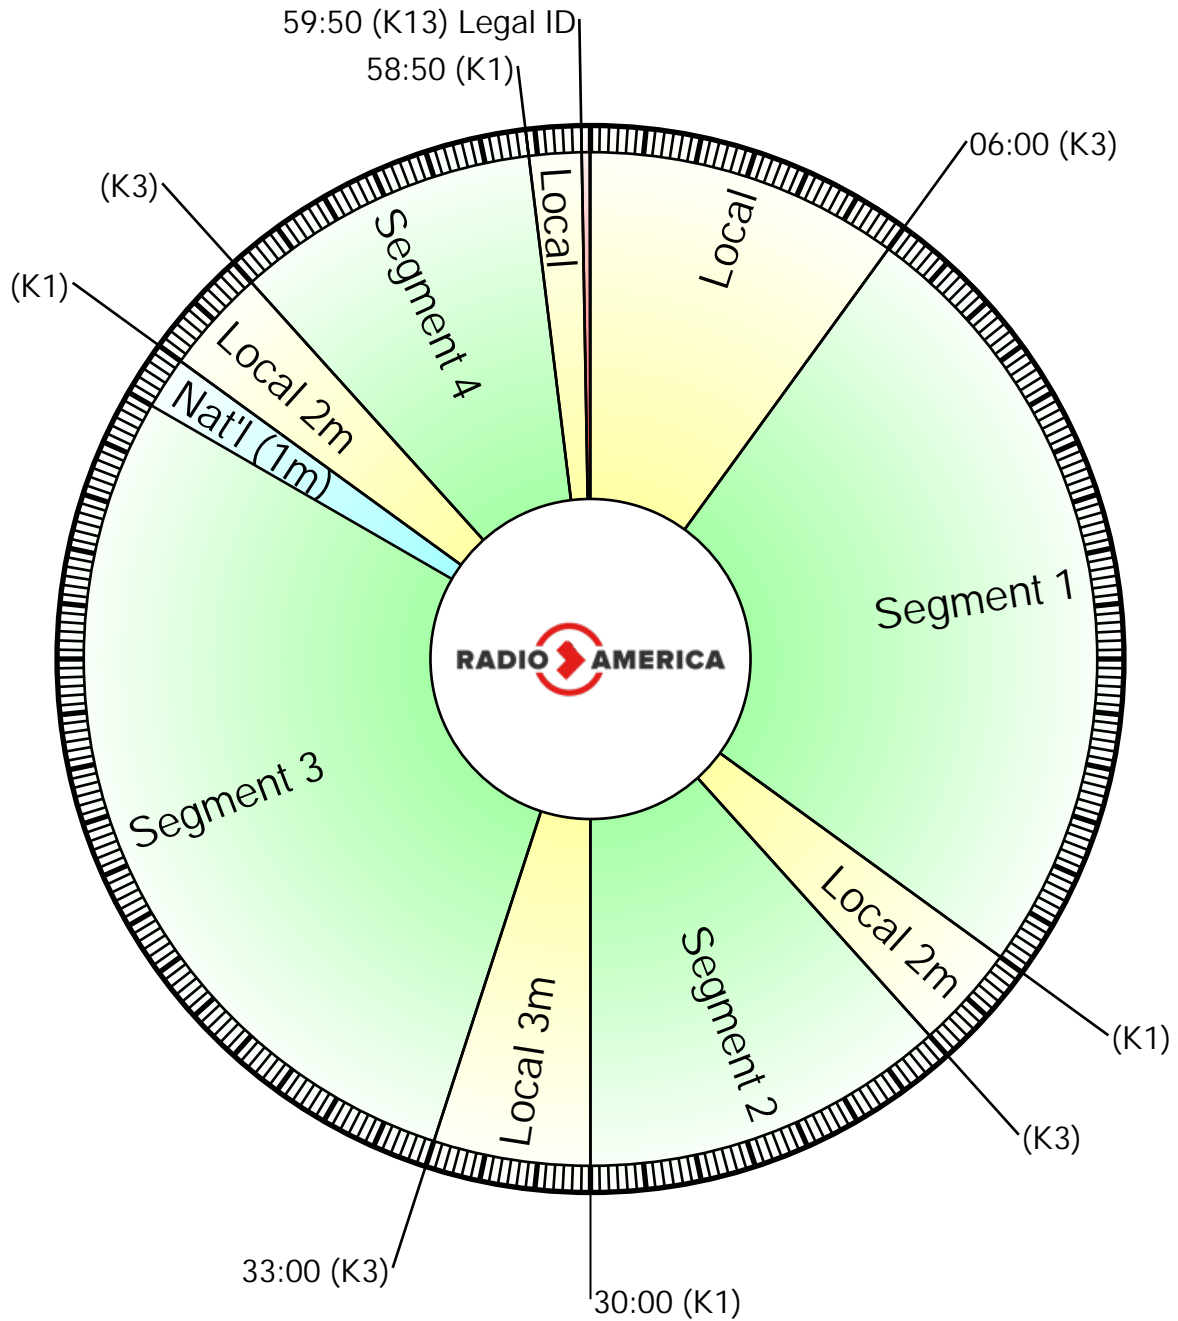

# Real World Leaders

## Sundays 7 - 9 AM (ET)

RA Studio:  
703-302-1000 (dial 1)

Affiliate Relations:  
703-302-1000 (dial 2)

Wegener Label:  
RA - Real World Leaders

Westwood One:  
(720) 873-5177

Except where exact times  
are indicated, breaks will float.

Netcues: (K1) = Local; (K13) = ID;  
(K3) = Return, followed by 10s of music.