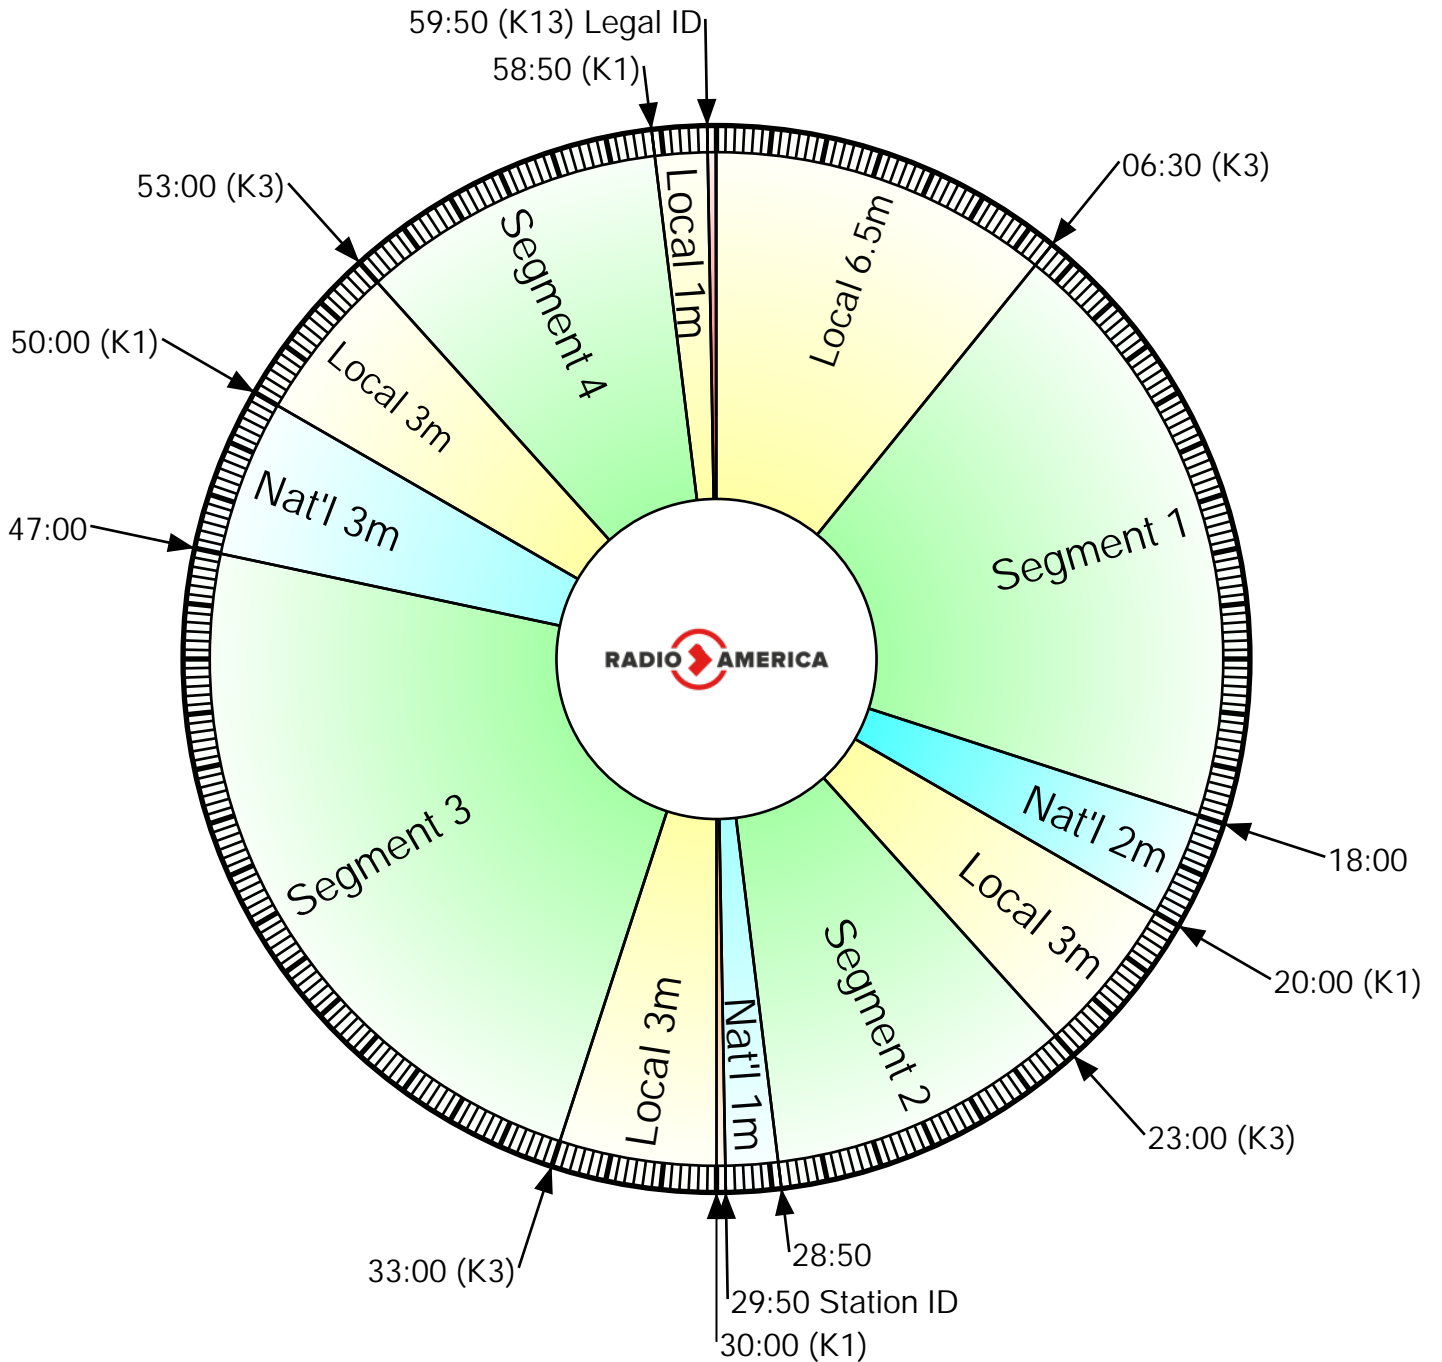

The Paul Parent Garden Club

SAT: 9 - 11 AM ET

RA Studio:
703-302-1000 (dial 1)

Affiliate Relations:
703-302-1000 (dial 2)

Wegener Label:
RA - The Paul Parent Garden Club

Westwood One:
(720) 873-5177

Except where exact times
are indicated, breaks will float.

Netcues: (K1) = Local; (K13) = ID;
(K3) = Return, followed by 10s of music.