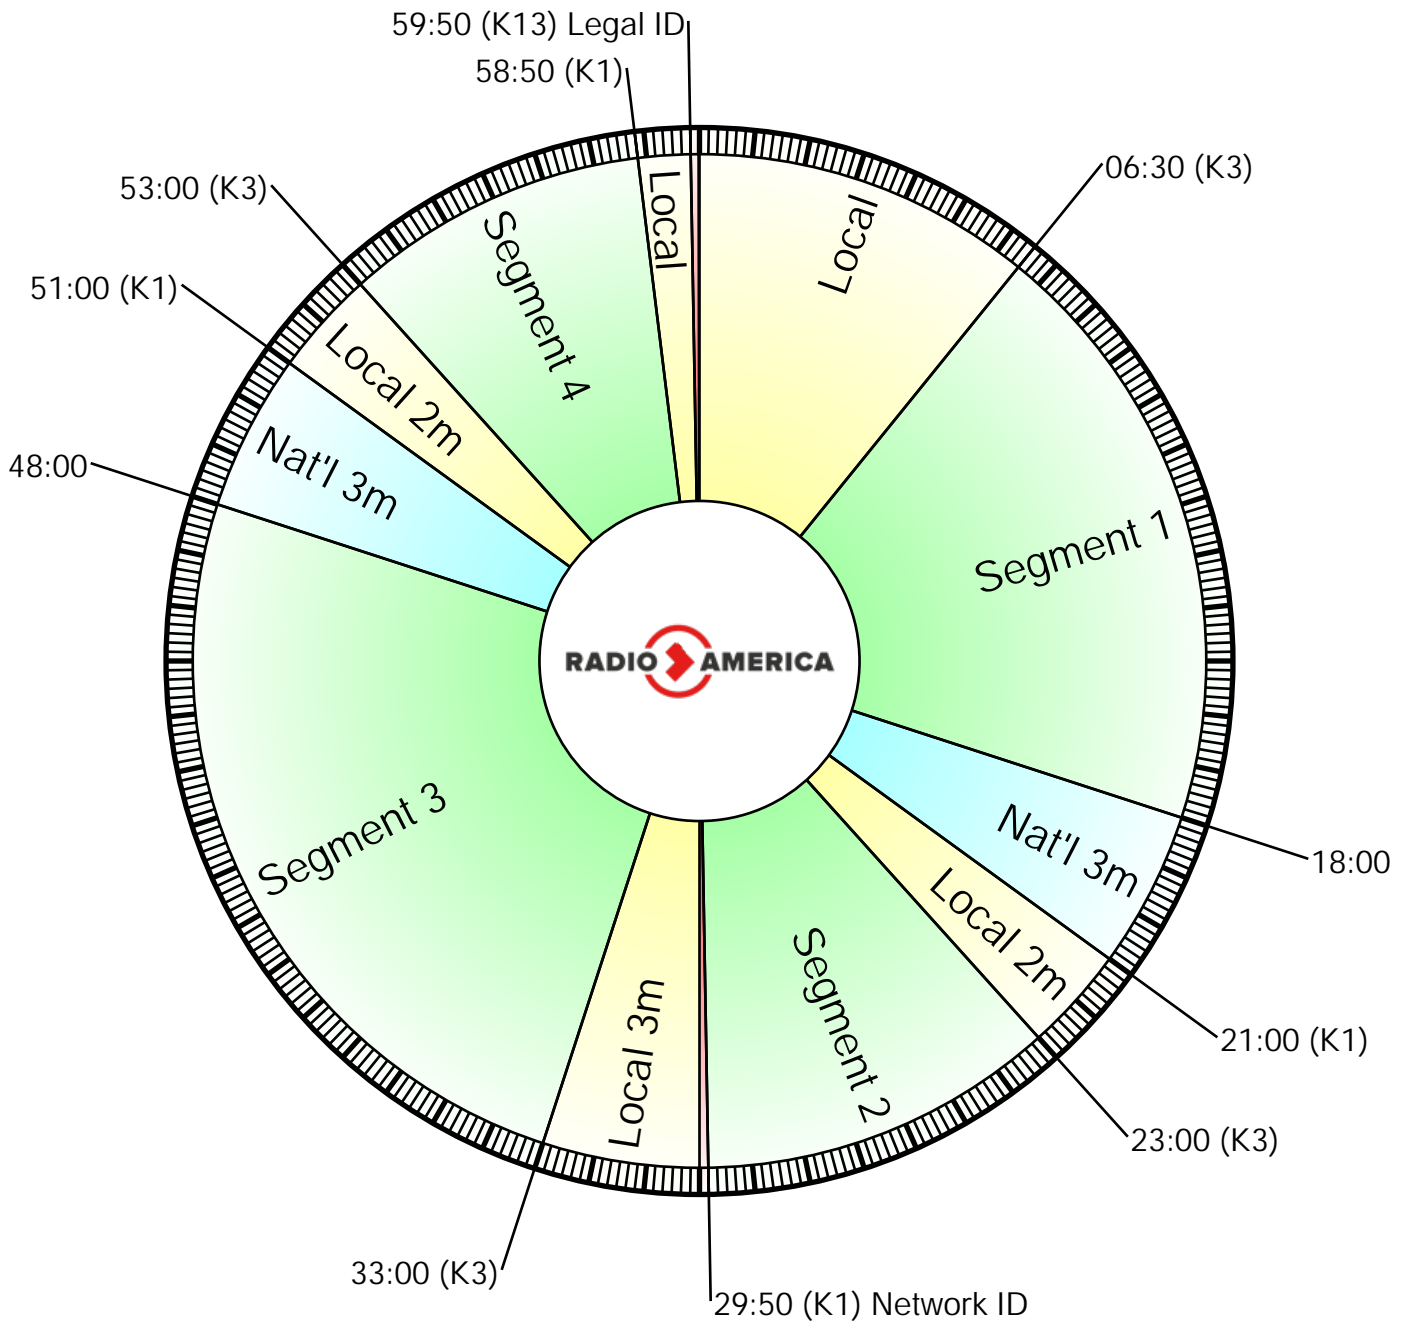

Passport Mommy

Saturdays 1 - 2 AM (ET)

RA Studio:
703-302-1000 (dial 1)

Affiliate Relations:
703-302-1000 (dial 2)

Wegener Label:
RA - Passport Mommy

Westwood One:
(720) 873-5177

Except where exact times
are indicated, breaks will float.

Netcues: (K1) = Local; (K13) = ID;
(K3) = Return, followed by 10s of music.