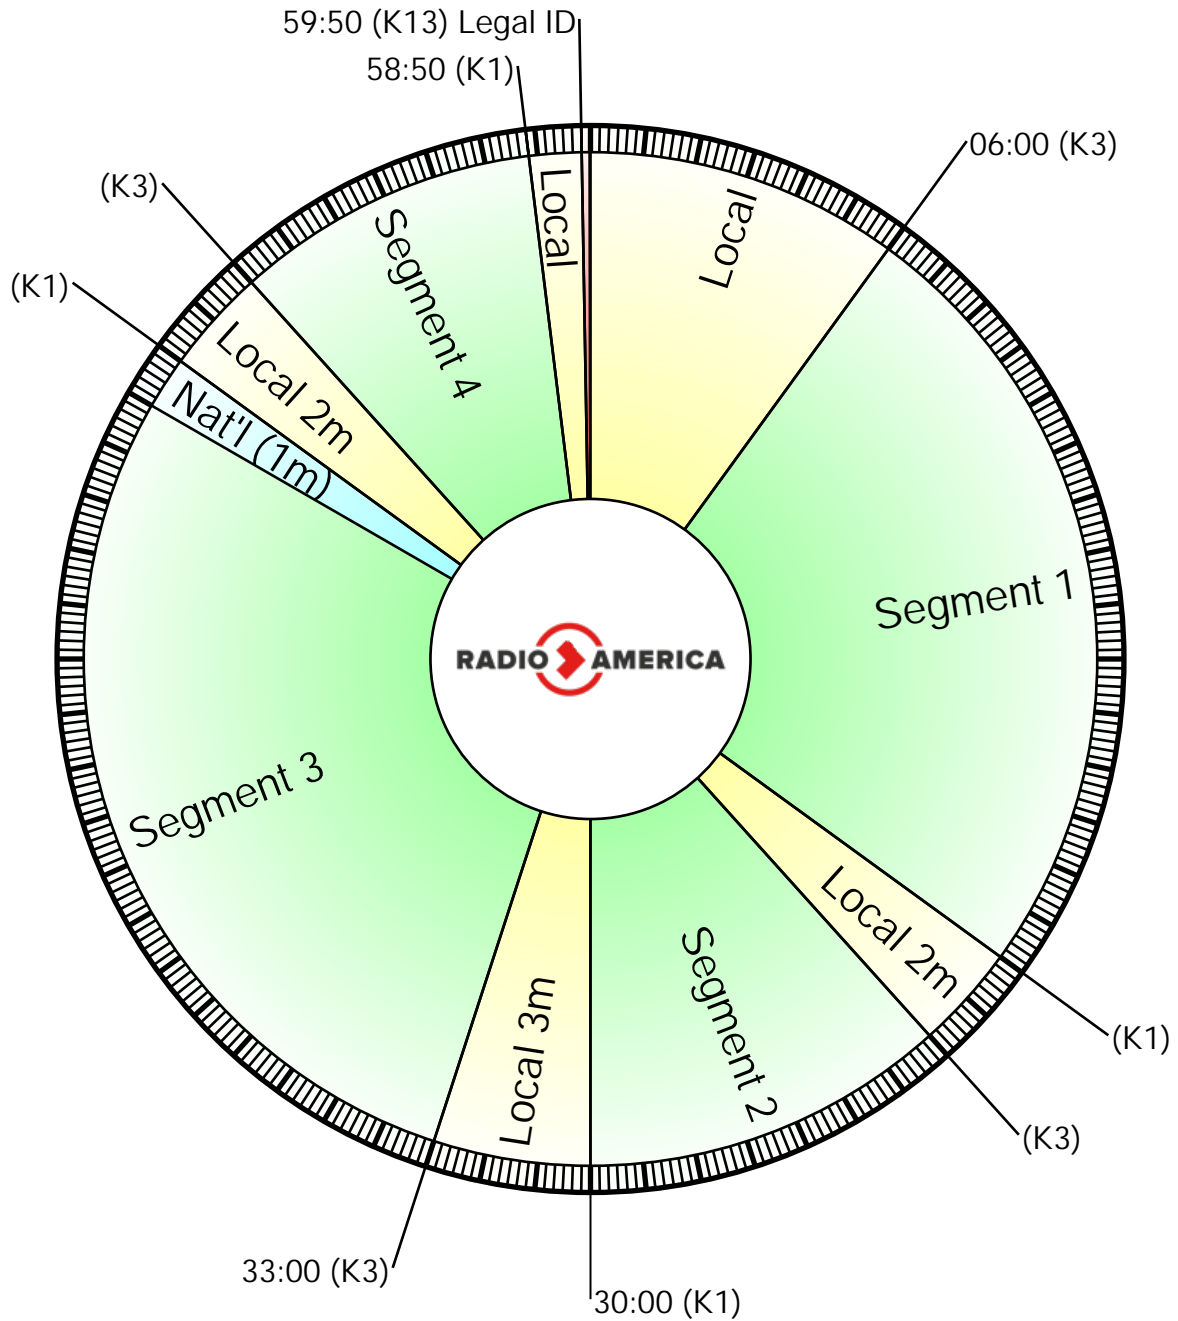

Executive Leaders Radio

Sundays 6 - 7 AM (ET)

RA Studio:
703-302-1000 (dial 1)

Affiliate Relations:
703-302-1000 (dial 2)

Wegener Label:
RA - Executive Leaders Radio

Westwood One:
(720) 873-5177

Except where exact times
are indicated, breaks will float.

Netcues: (K1) = Local; (K13) = ID;
(K3) = Return, followed by 10s of music.