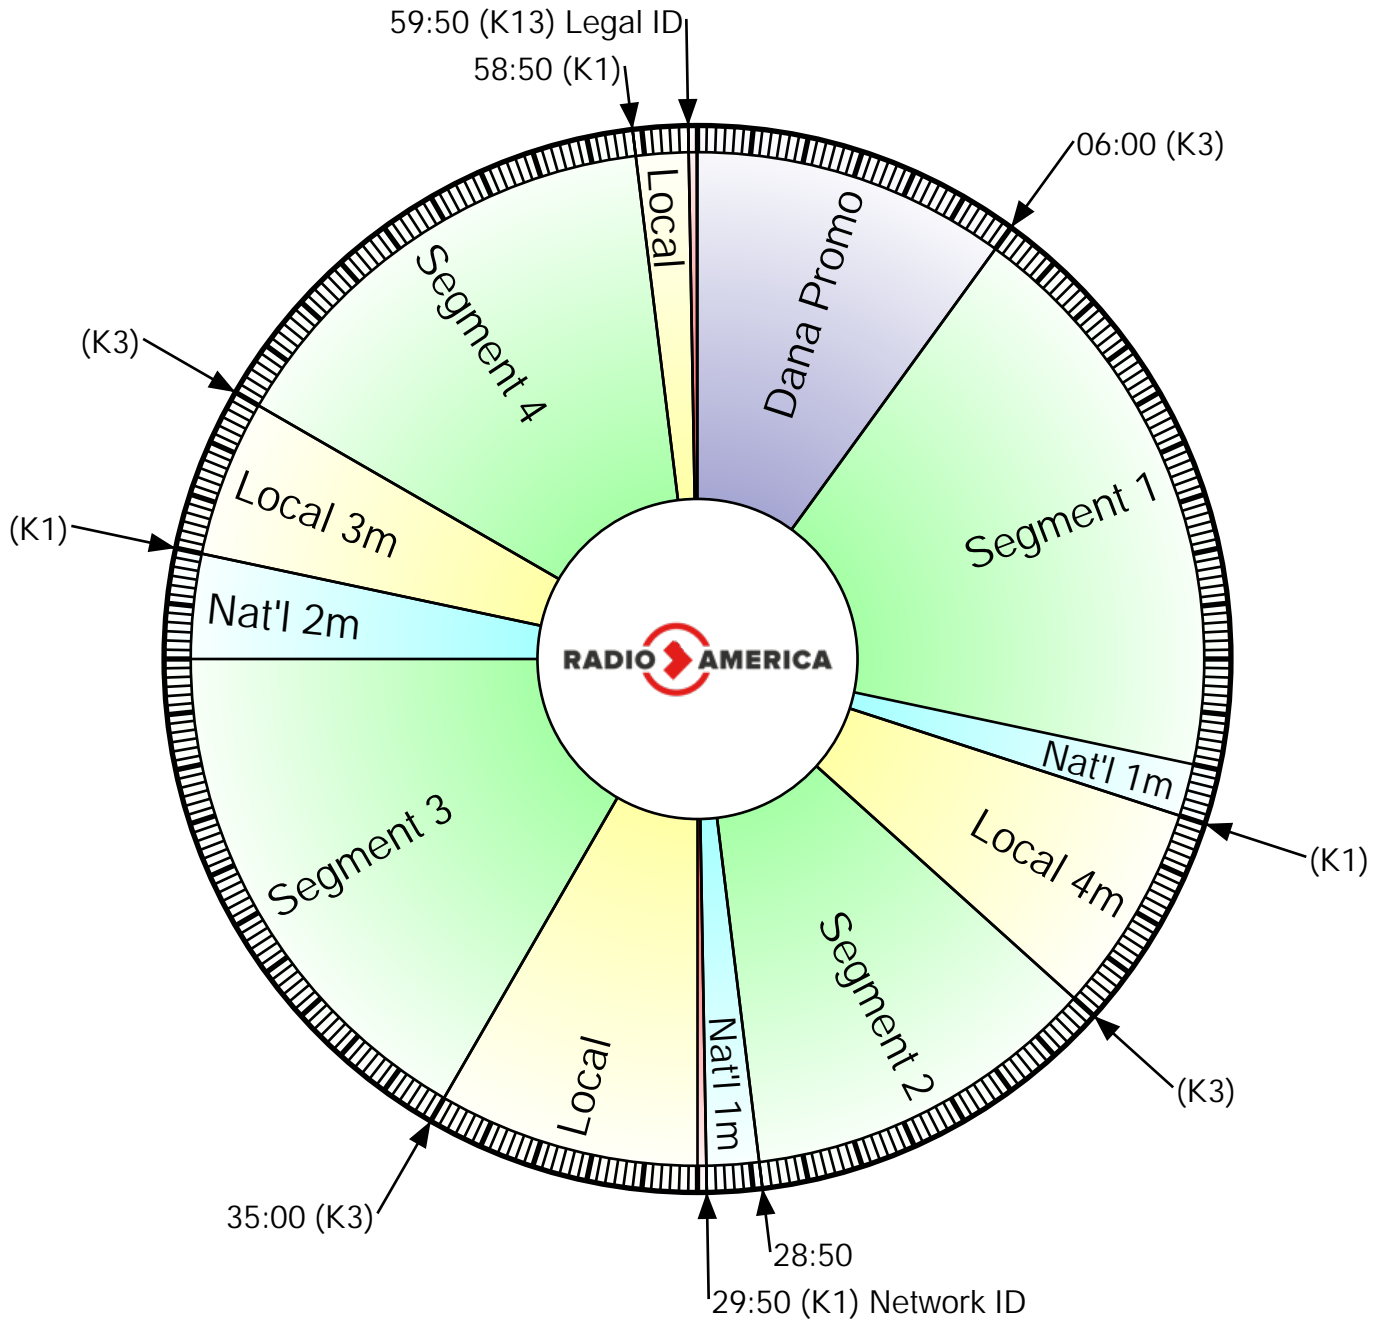

# the DANA SHOW

Live Monday - Friday 12:00 - 3:00 PM (ET)

RA Studio:  
703-302-1000 (dial 1)

Affiliate Relations:  
703-302-1000 (dial 2)

Wegener Labels:  
RA - Dana Show  
RA - TOH Pre Show Fill

Westwood One:  
(720) 873-5177

Except where exact times  
are indicated, breaks will float.

Netcues: (K1) = Local; (K13) = ID;  
(K3) = Return, followed by 10s of music.