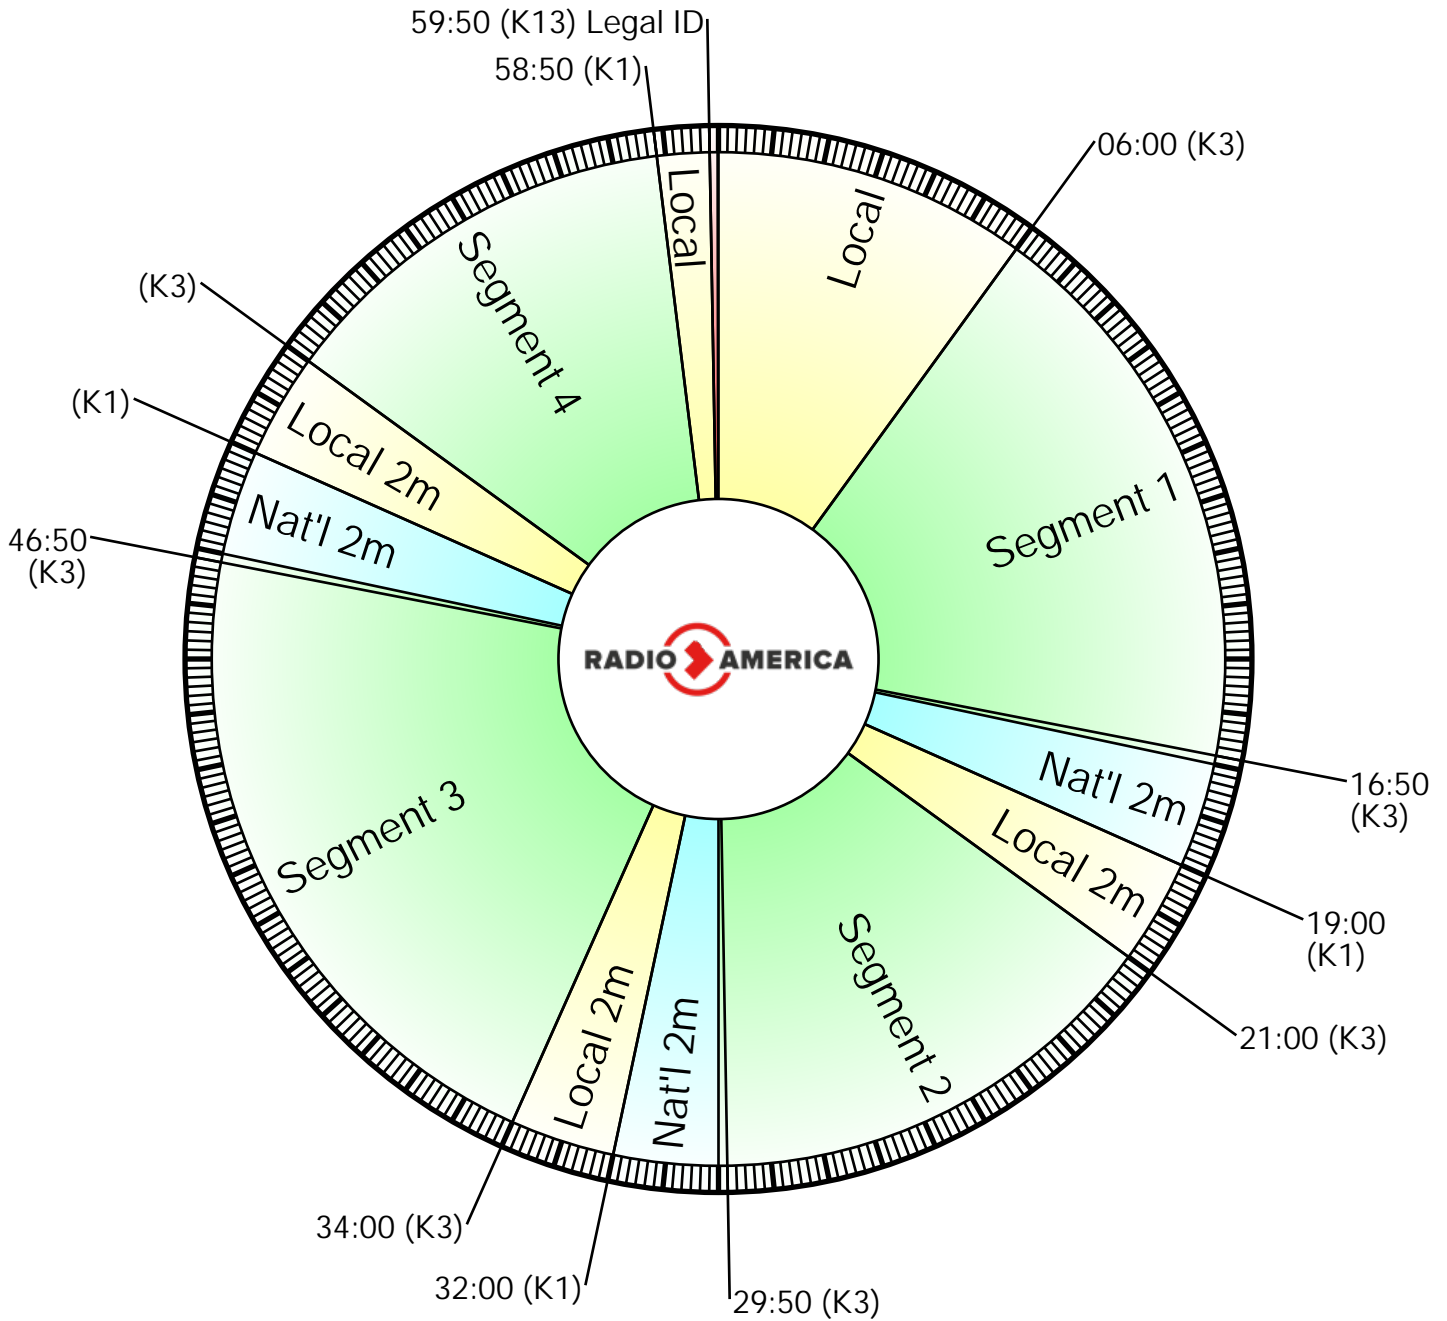

Advice Line

Monday - Friday 4 - 6 PM (ET)
 Tuesday - Friday 12 - 2 AM (ET)

RA Studio:
703-302-1000 (dial 1)

Affiliate Relations:
703-302-1000 (dial 2)

Wegener Label:
RA - Advice Line Radio

Westwood One:
(720) 873-5177

Except where exact times
are indicated, breaks will float.

Netcues: (K1) = Local; (K13) = ID;
(K3) = Return, followed by 10s of music.